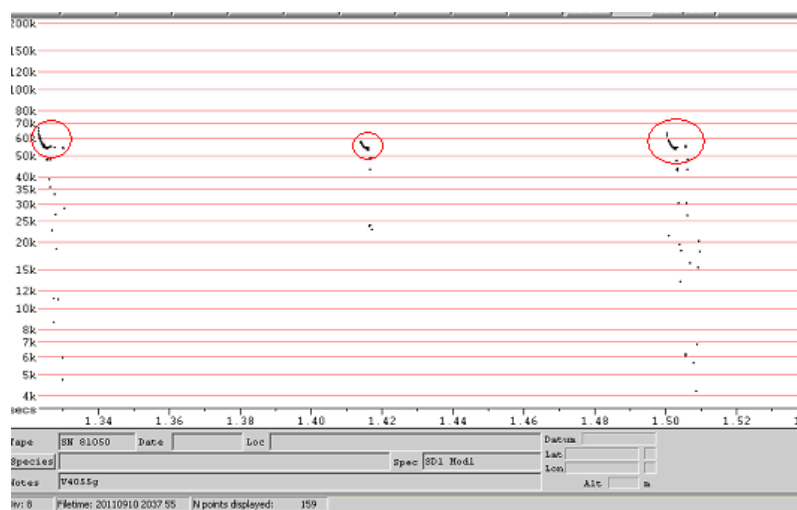

Common Pipistelle

Recorded sonogram

Soprano Pipistelle

Recorded sonogram

Noctule Bat

Recorded sonogram

Myotis species.

Recorded sonogram