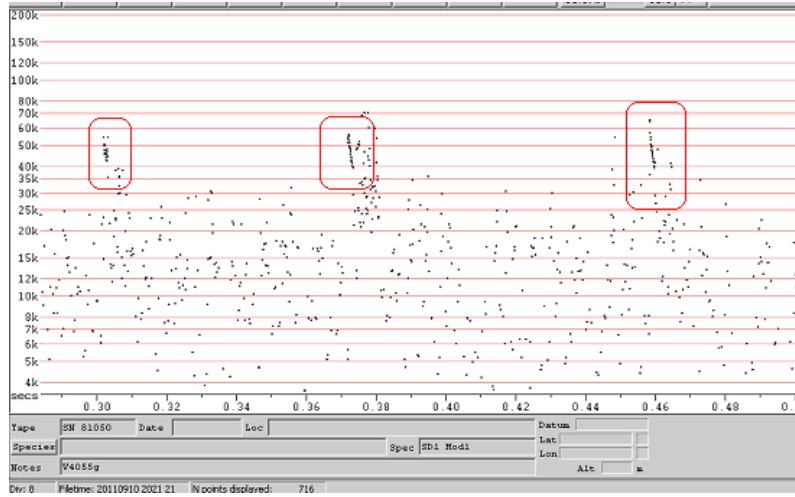

Common Pipistelle

Recorded sonogram

Soprano Pipistelle

Recorded sonogram

Noctule Bat

Recorded sonogram

Myotis species.

Recorded sonogram